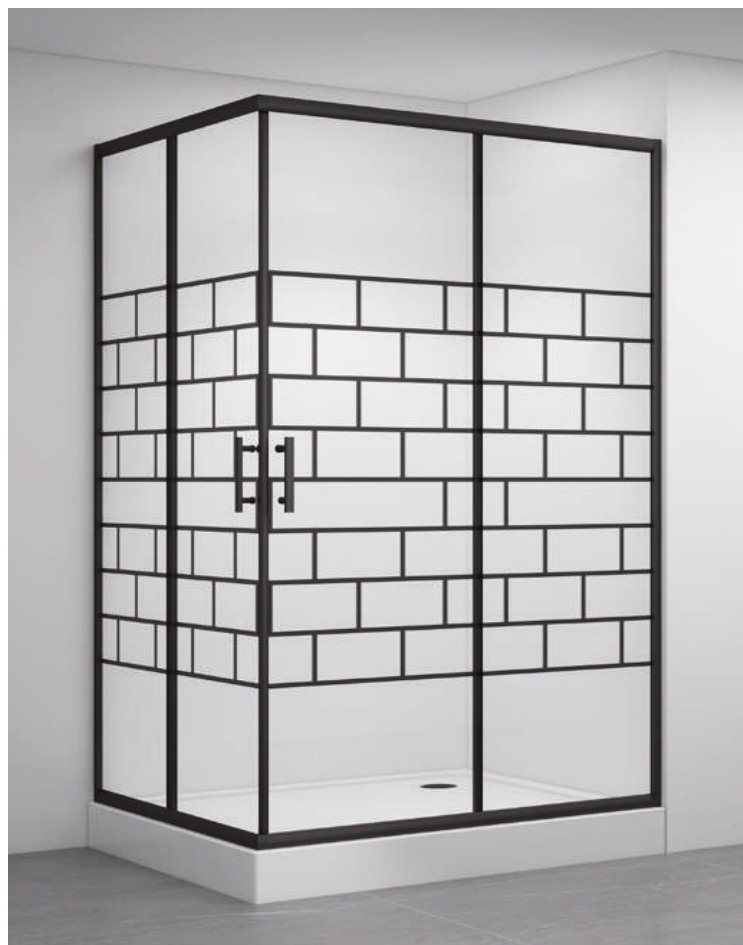

E14A-2
black brick

CUSTOM SIZE
L 1000/1200mm
W 700/800/900mm
H 1850mm