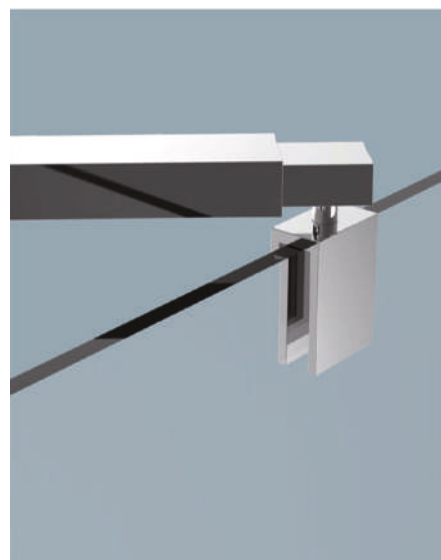

E6A-1B

CUSTOM SIZE

L 800/900mm

W 800/900mm

H 1900/1950mm